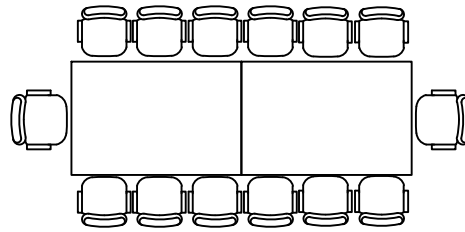

Conference Table Specification Guide

Choose size refer to accommodation number.

1800L x 900D x 750Hmm
6 pax

2100L x 1050D x 750Hmm
6-8 pax

2400L x 1200D x 750Hmm
8-10 pax

3000L x 1200D x 750Hmm
10-12 pax

3600L x 1200D x 750Hmm
12-14 pax

4500L x 1500D x 750Hmm
14-16 pax

5400L x 1500D x 750Hmm
16-18 pax

Shape Option: