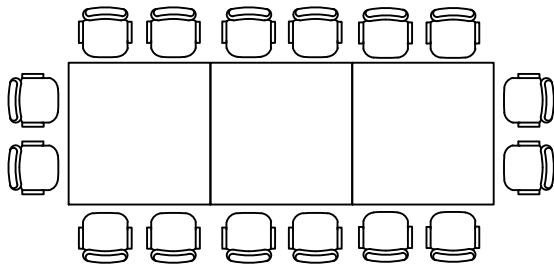

Conference Table Specification Guide

Choose size refer to accommodation number.

1800L x 900D x 750Hmm
6 pax

2100L x 1050D x 750Hmm
6-8 pax

2400L x 1200D x 750Hmm
8-10 pax

3000L x 1200D x 750Hmm
10-12 pax

3600L x 1200D x 750Hmm
12-14 pax

4500L x 1500D x 750Hmm
14-16 pax

5400L x 1500D x 750Hmm
16-18 pax

Shape Option: