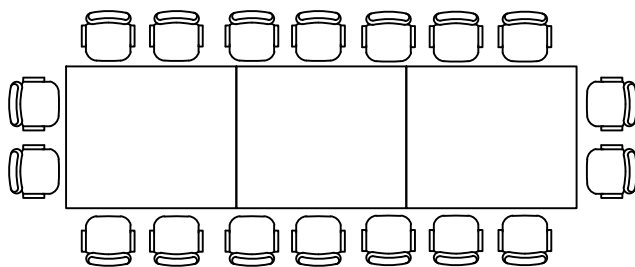

Conference Table Specification Guide

Choose size refer to accommodation number.

1800L x 900D x 750Hmm
6 pax

2100L x 1050D x 750Hmm
6-8 pax

2400L x 1200D x 750Hmm
8-10 pax

3000L x 1200D x 750Hmm
10-12 pax

3600L x 1200D x 750Hmm
12-14 pax

4500L x 1500D x 750Hmm
14-16 pax

5400L x 1500D x 750Hmm
16-18 pax

Shape Option: